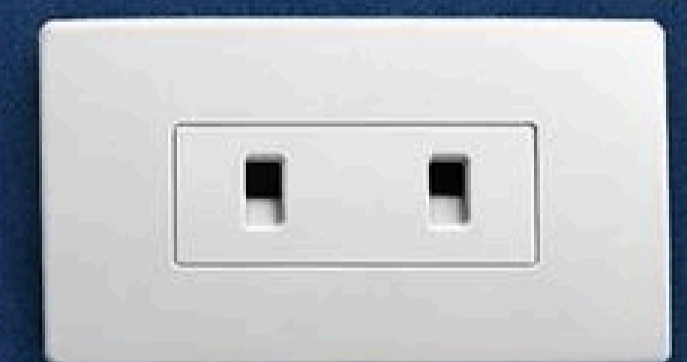

### MINIMALIST STYLES

**Hidden Port**  
Invisible and sleek.

**Mono Surface**  
Clean and simple.