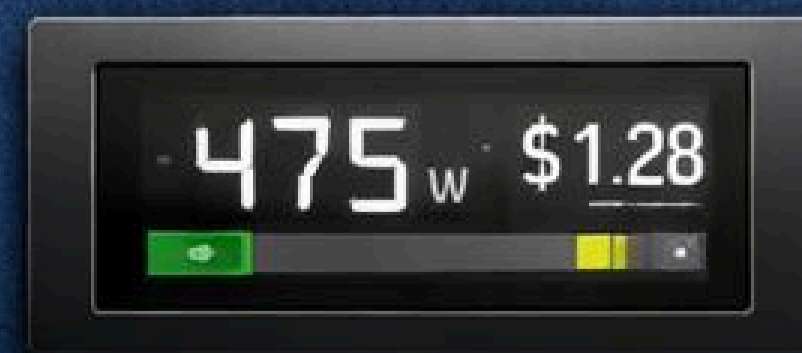

### CAMERA MONITORS

**Wall Display**

Live security feed

**Compact Monitor**

Small screen view

### ENERGY METERS

**Digital Counter**

Power usage cost -

**Smart Panel**

Energy dashboard

**Digital Counter**

Power usage cost-

**Smart Panel**